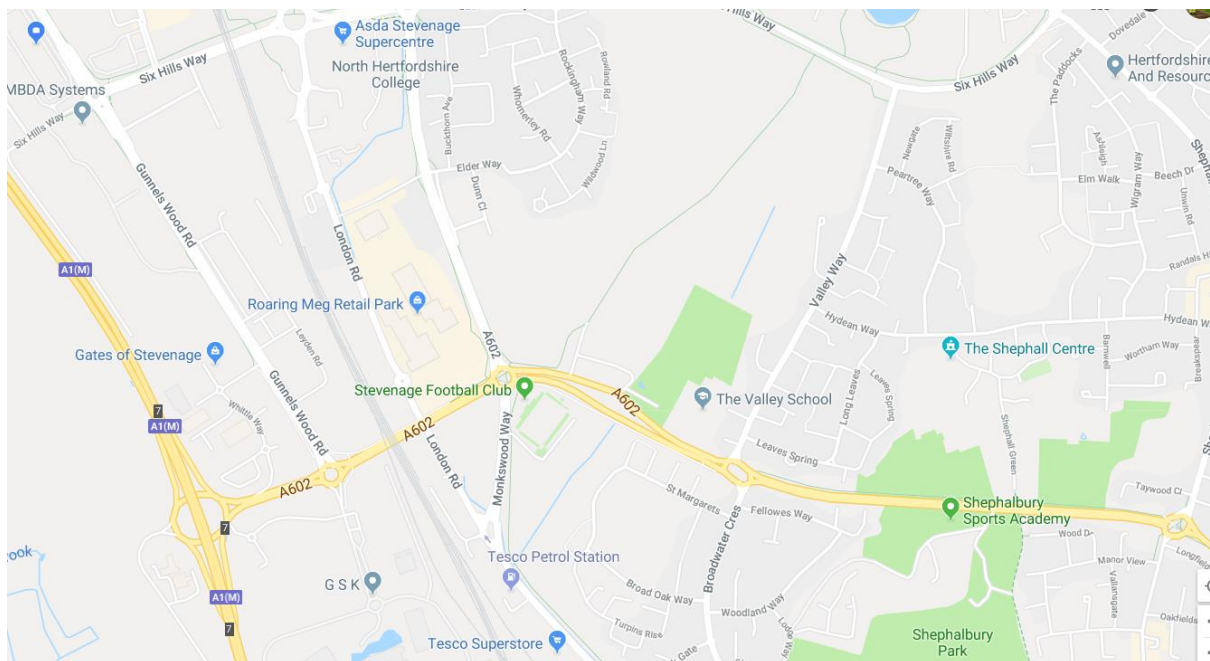

SUNDAY LEAGUE CROSS COUNTRY - STEVENAGE

Fairlands Valley Spartans and Hitchin Running Club invite you to the second fixture of the 2018/19 Season on:

SUNDAY 16th DECEMBER, starting at 10.30 am.

Location: Fairlands Valley Park, Stevenage

Time: 10.30am Start

Course: 4.9 miles/8K of park land. The course is a **three** lap course around the Showground side of Fairlands Valley Park.

Surface: Grass. Trail shoes recommended.

Facilities: Portaloos will be available near the start

Kit: Unsupervised area to leave belongings around the start and finish.

Travel: Parking is available within the showground carpark - Broadhall Way, Stevenage, SG2 8RH. This is directly opposite Stevenage Football Club and the Lamex Stadium. This is 1.1 miles from the train station.

If you do intend to drive, please car-share as much as possible as there are not sufficient spaces for every runner to park a car.

Many thanks to all of our helpers and marshals who have been working hard to put this event on and **GOOD LUCK** to all of the runners, we hope you enjoy the course and have a great race!

There is a café the other side of the park which will be open from 9.30am – 2.30pm on Sunday <http://www.costellocatering.co.uk/>