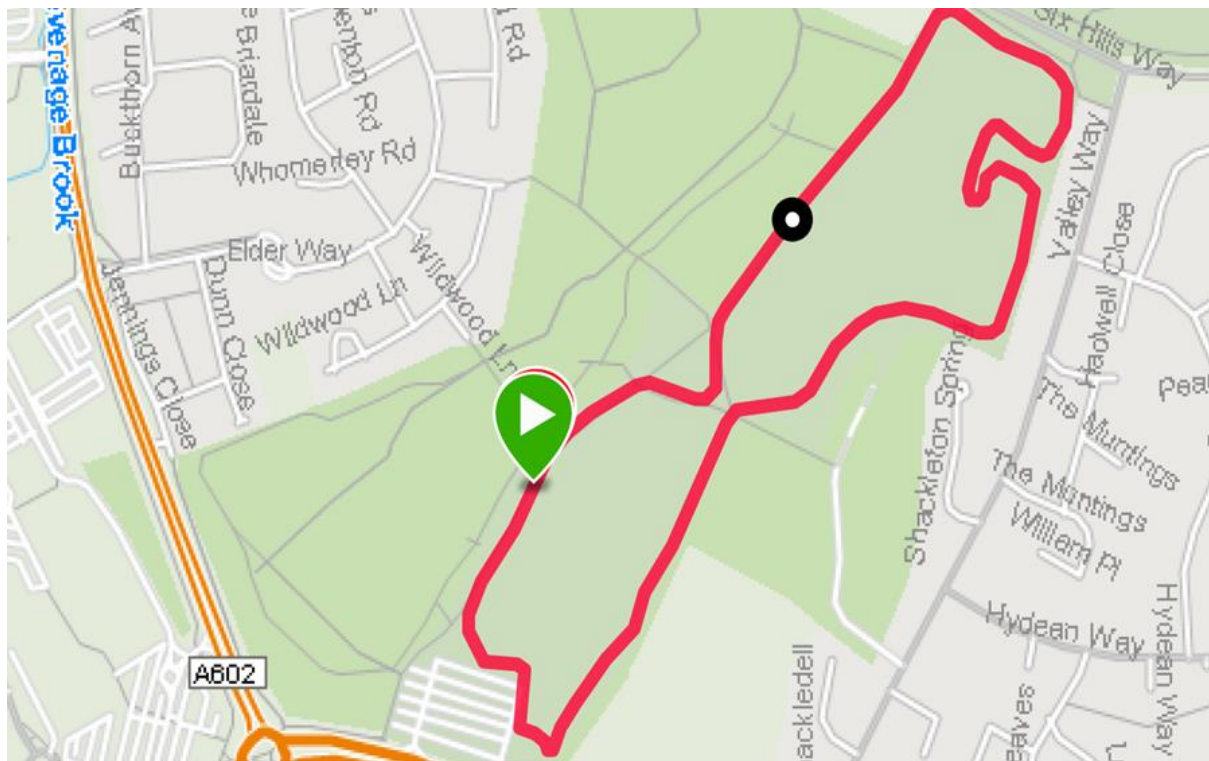

Course Map:

Additional Notes:

- Please be aware that wearing headphones is not permitted. Runners will be disqualified.
- Please be mindful that this is a public park and we therefore share it with many other users – specifically cyclists and dog walkers.
- First aid will be present. Please report any issues to the nearest marshal who will call the first aiders and they will come to you.
- Please do not run if you feel unwell or have any injuries.